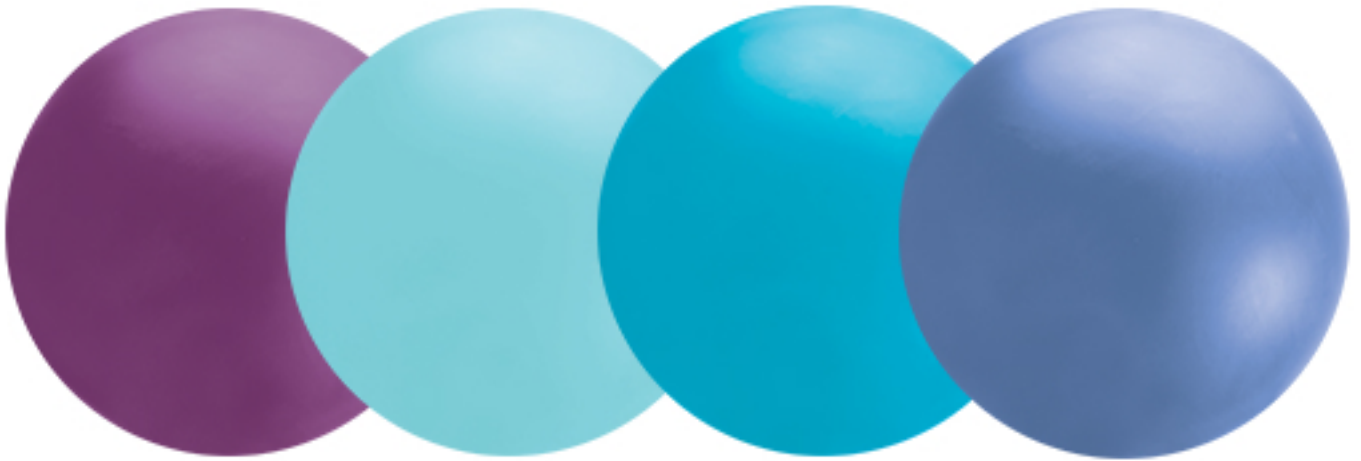

Qualatex kleurenkaart Giant Cloudbusters

Formaat	White	Pastel Yellow	Yellow	Orange
4'	#91215	#44805	#91213	#91214
5.5'	#91222	#44809	#91220	#91221
8'	#91231		#91229	#91230

Formaat	Shell Pink	Dark Pink	Red
4'	#44802	#12608	#91212
5.5'	#44806	#12609	#91219
8'		#12610	#91228

Formaat	Purple	Icy Blue	Island Blue	Blue
4'	#91216	#44803	#12614	#91209
5.5'	#91223	#44807	#12615	#91217
8'	#91232		#12616	#91226

Formaat	Pistachio	Kiwi Lime	Green
4'	#44804	#12611	#91211
5.5'	#44808	#12612	#91218
8'		#12613	#91227